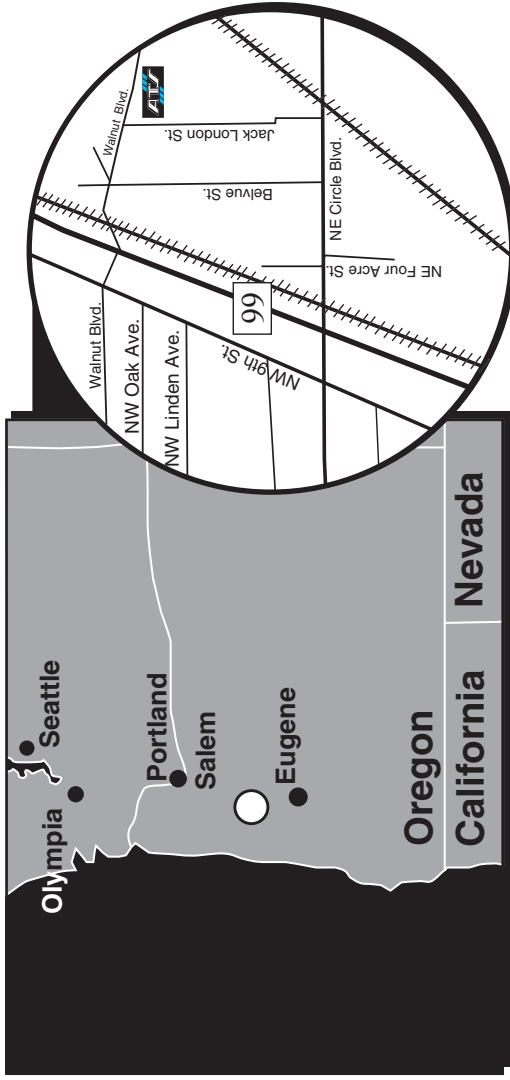

**Automation
Tooling
Systems**

ATS Systems Oregon Inc.
2121 NE Jack London St.
Corvallis, OR
97330 USA
Tel: (541) 758-3329
Fax: (541) 758-9022

Directions:

Traveling from the Portland Airport

- Take Hwy. 205 South to Portland and onto I-5 Southbound
- Follow I-5 South to the Corvallis/Lebanon exit (#228)
- Turn west (right) onto Hwy. 34 and follow to Corvallis (approx. 10 miles)
- Cross the bridge into town and make an immediate right onto 2nd St./Hwy 20
- Follow for approx. 2.5 miles to Circle Blvd.
- Turn west (left)
- Turn right onto Walnut Blvd.
- ATS is located on your left side just past the first set of railroad tracks.

Traveling from the Eugene Airport

- Take Hwy. 99 North to Junction City
- At the north side of town take a left onto Hwy. 99 (west)
- Follow through Monroe to Corvallis
- Go through Corvallis until you reach Walnut Blvd. on the north side of town
- Turn right (east) onto Walnut Blvd.
- ATS is located on your right side just before the second set of railroad tracks.