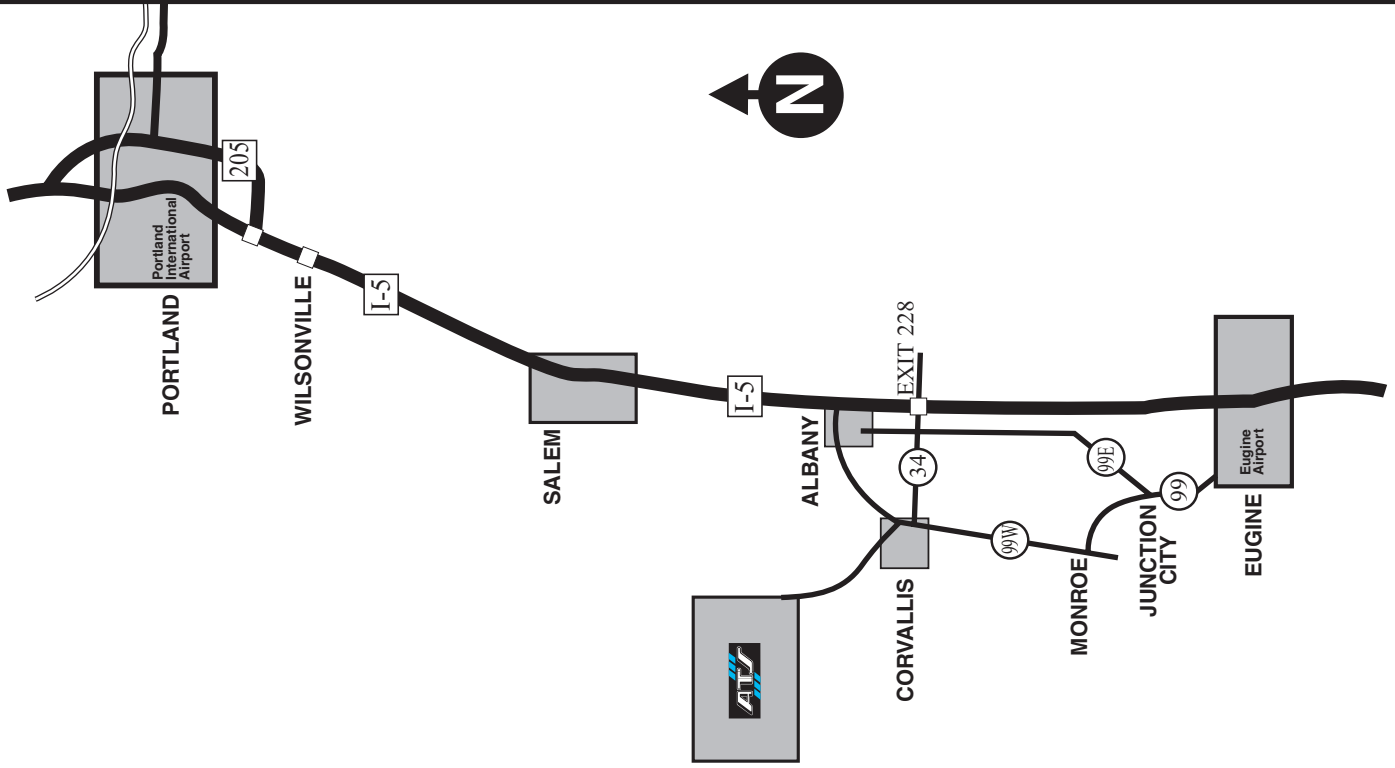

**Automation
Tooling
Systems**

ATS Systems Oregon Inc.
2121 NE Jack London St.
Corvallis, OR
97330 USA
Tel: (541) 758-3329
Fax: (541) 758-9022

Directions:

Traveling from the Portland Airport

- Take Hwy. 205 South to Portland and onto I-5 Southbound
- Follow I-5 South to the Corvallis/Lebanon exit (#228)
- Turn west (right) onto Hwy. 34 and follow to Corvallis (approx. 10 miles)
- Cross the bridge into town and make an immediate right onto 2nd St./Hwy 20
- Follow for approx. 2.5 miles to Circle Blvd.
- Turn west (left)
- Turn right onto Walnut Blvd.
- ATS is located on your left side just past the first set of railroad tracks.

Traveling from the Eugene Airport

- Take Hwy. 99 North to Junction City
- At the north side of town take a left onto Hwy. 99 (west)
- Follow through Monroe to Corvallis
- Go through Corvallis until you reach Walnut Blvd. on the north side of town
- Turn right (east) onto Walnut Blvd.
- ATS is located on your right side just before the second set of railroad tracks.