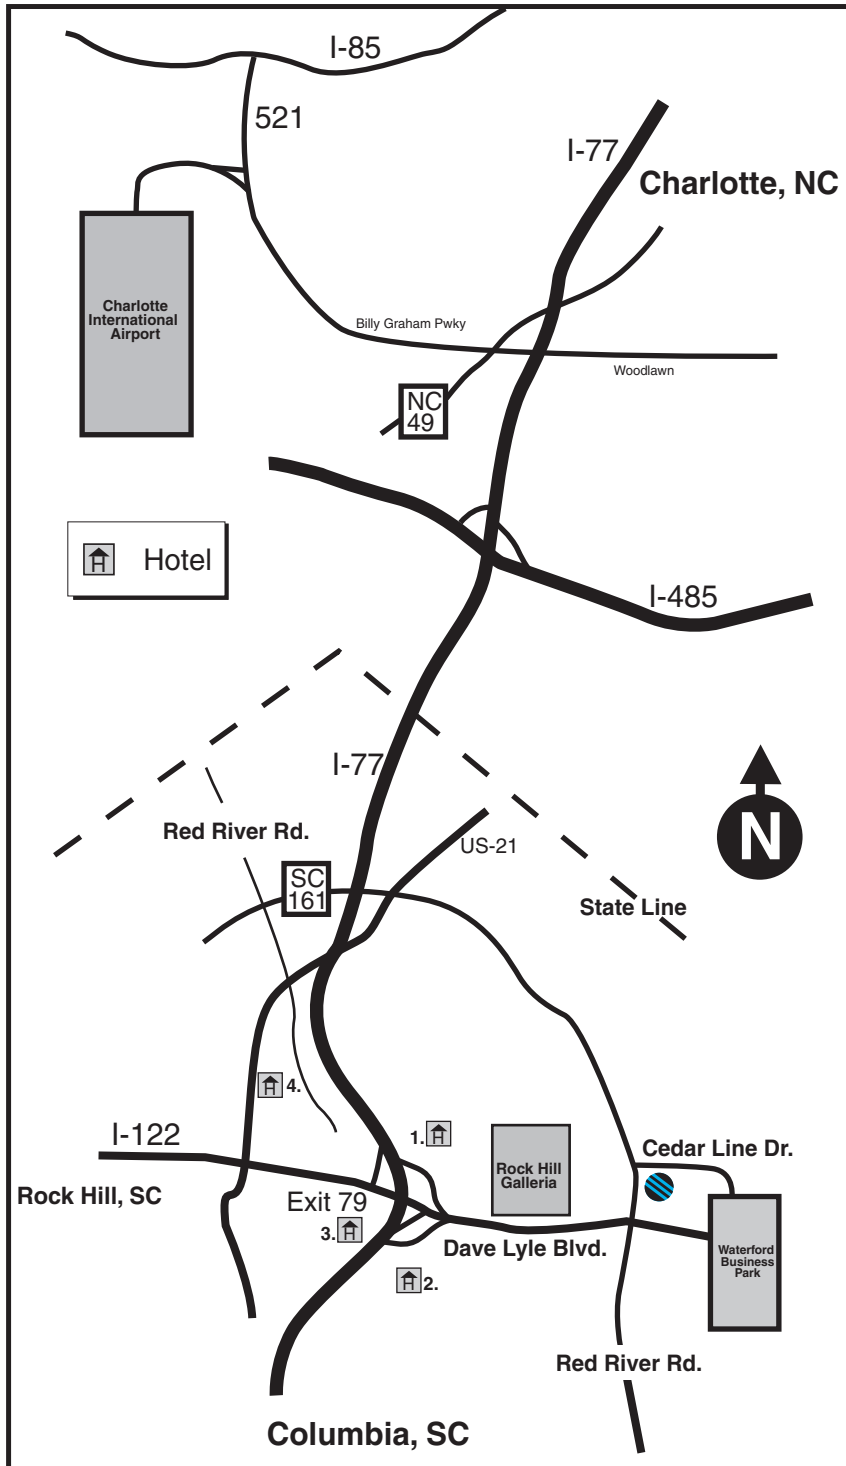

**Automation
Tooling
Systems**

ATS Carolina Inc.

1510 Cedar Line Drive
PO Box 12650
Rock Hill, SC
29731
Tel: (803) 324-9300
Fax: (803) 324-9360

Directions:

From Charlotte, NC

- I-77 South to exit 79
- Turn left at light (Dave Lyle Blvd.)
- Turn left onto Red River Rd.
- Turn right onto Cedar Line Dr.
- * ATS CAROLINA INC. is the first building on the right (in Waterford Park)

From Charlotte International Airport

- Take Billy Graham Pkwy. South (Hwy. 521)
- Turn right onto I-77 South
- Take exit 79
- Turn left at light (Dave Lyle Blvd.)
- Turn left onto Red River Rd.
- Turn right onto Cedar Line Dr.
- * ATS CAROLINA INC. is the first building on the right (in Waterford Park)

From Columbia, SC

- I-77 North to exit 79
- Turn right onto Dave Lyle Blvd.
- Turn left onto Red River Rd.
- Turn right onto Cedar Line Dr.
- * ATS CAROLINA INC. is the first building on the right (in Waterford Park)